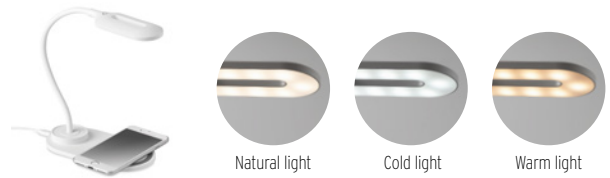

Saturn MO6349

10W

ABS Desktop light with 10 LED lights and 10W wireless charger. Touchscreen. Output: DC 9V/1.1A (10W) for quick charging. Compatible with latest Androids, iPhone® 8 and newer. **Size** 16x8,4x24,5 cm **Print technique** Pad printing, D01, DL