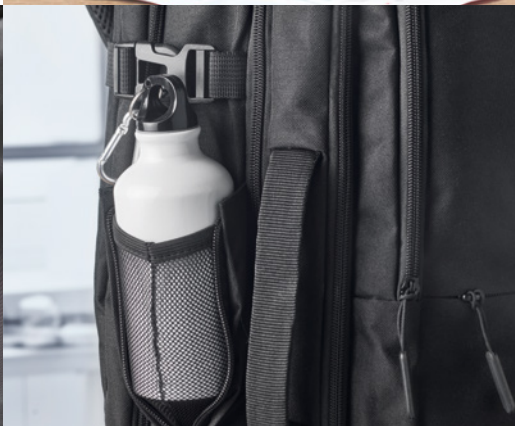

## Luxury business backpacks

These backpacks are sophisticated and a comfortable companion for the daily commute. They come with supportive padded shoulder straps and plenty of utilitarian pockets to keep all essentials safe, dry and at hand.