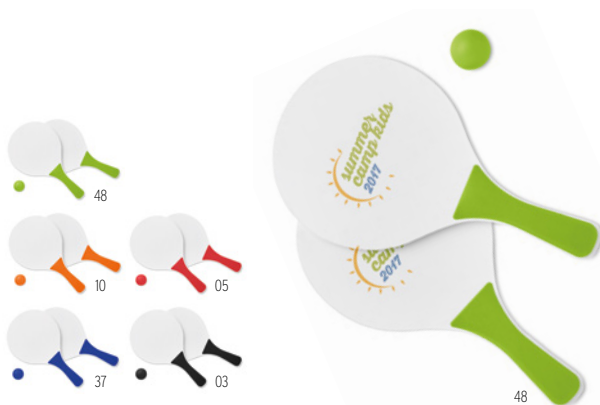

**Playtime** IT1627

Inflatable beach ball with coloured stripes. Inflated: Ø23,5cm.  
**Size** Ø23,5 cm **Print technique** Screen printing,T1,TD

**Sydney** KC1312

Frisbee 23 cm. **Size** Ø23x2 cm **Print technique** Pad printing,S,DL