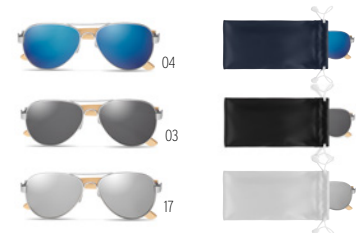

One sheet of 10 event wristbands. DuPont™ Tyvek® 19mm wide. Including unique numbering on each wristband. Made in EU. **Size** 24,5x19 cm **Print technique** Screen printing

**Pin** MO9330

Pin button with paper inlay. Ø5,8 CM. Minimum order quantity 25 pieces. For unprinted orders the item comes unassembled.  
**Size** Ø6 cm **Print technique** Button printing