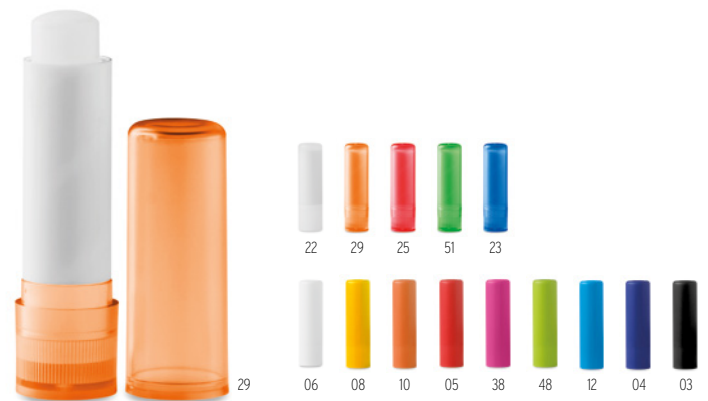

29

22

29

25

51

23

06

08

10

05

38

48

12

04

03

Gloss IT2698

Natural lip balm in assorted colours. Dermatologically tested. SPF10. **Size** Ø1,9x7 cm **Print technique** Pad printing,DL,RS