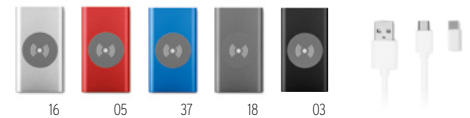

Power&Wireless MO9498

Wireless aluminium charging power bank with 4000 mAh capacity. Includes Type C connector. Output: DC5V/0,8A. Compatible latest Androids, iPhone® 8, 8S and X and newer.

Size 12x6,5x0,9 cm **Print technique** Pad printing,L,DO1,DL,PD