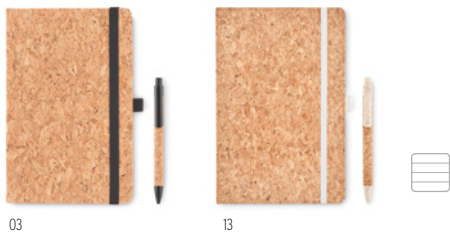

40

40

Bambooset MO8111

Bamboo barrel pen set which includes a stylus push button pen and a mechanical pencil presented in a paper box. Blue ink. **Size** 16x5x2 cm **Print technique** Round screen printing, P, L, DL

MO6652 › 55

MO6732 › 55

MO9678 › 54

MO6202 › 54

03

13

**Suber Set** MO6202

A5 cork notebook with matching pen. Hard cork cover. Casebound. 160 lined pages (80 sheets). Elastic closure strap and pen holder. Matching push button ball pen with cork barrel and 50% wheat straw and 50% PP details. Presented in a gift box. Cork is 100% natural material. **Size** 14,5x21x1,5 cm **Print technique** Round screen printing,S,T1,B,L,P