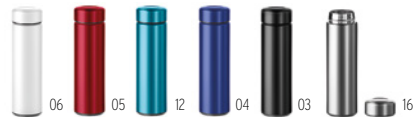

Patagonia MO9810

Double wall stainless steel insulating vacuum flask with additional tea infuser. Capacity 425 ml. Leak free. **Size** Ø6x22,5 cm
Print technique Round screen printing,RL,RD,DL,L,P,D01