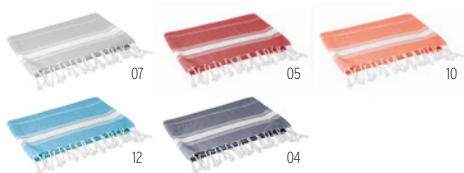

### Round Malibu MO9512

Round 150cm diameter Hamman/beach towel blanket in 180 gr/m<sup>2</sup> cotton.  
**Size** Ø150 cm **Print technique** Screen transfer,E,TD

04

05