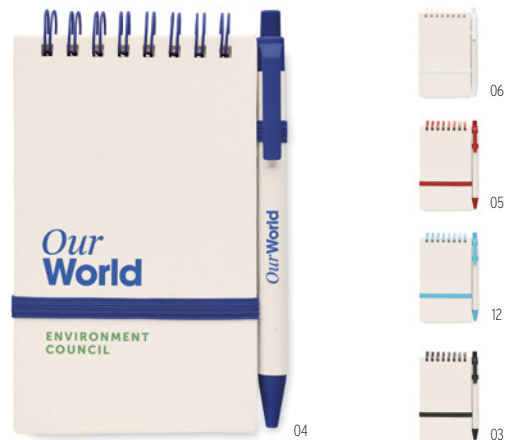

Mito Set MO6837 ●

A6 Recycled milk cartons 70 sheet recycled plain paper notebook (70% recycled milk carton and 30% recycled paper) with matching pen. Ring bound. Matching push button ball pen. Blue ink. Elastic closure strap and pen holder. **Size** 8,2x1,2x14 cm **Print technique** Pad printing,L,DL,D01,B