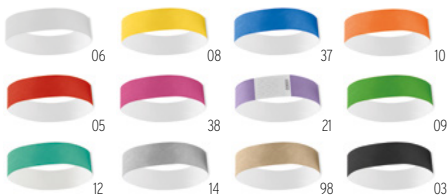

Tyvek MO8942

One sheet of 10 event wristbands. DuPont™ Tyvek® 19mm wide. Including unique numbering on each wristband. Made in EU. **Size** 24,5x19 cm **Print technique** Screen printing