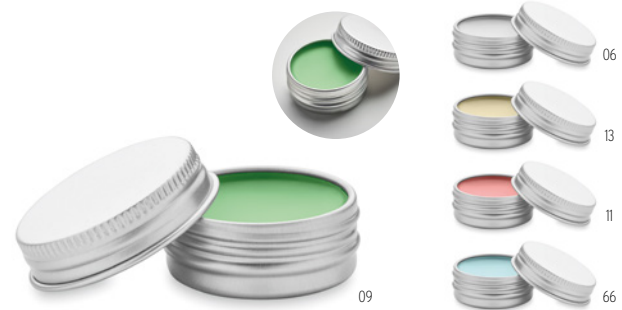

### Guapa Cork MO9799

Rounded double sided compact mirror with cork finish cover.  
**Size** Ø6x1,6 cm **Print technique** Pad printing,S,L