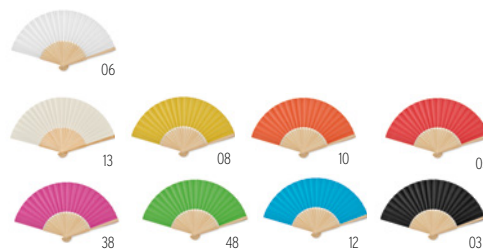

**Macusa** MO6531 

Classic and stylish sunglasses in RPET frame with UV400 protection. **Size** 14x4,5x13,5 cm  
**Print technique** Pad printing,D01,DL

**America** MO7455

Classic and stylish sunglasses with UV400 protection. **Size** 14x4,6x14 cm **Print technique** Pad printing,D01