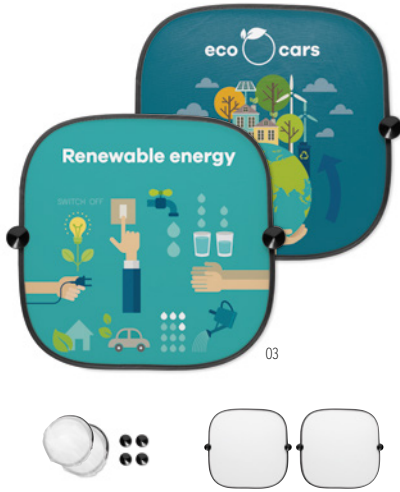

**Toolie** MO9057

Multi-tool pocket with 11 functions in stainless steel with PU pouch. **Size** 7x4,5x0,1 cm  
**Print technique** Pad printing,L

40

Ellagan MO6864 • 

Magnetic air vent mount phone holder in bamboo material. **Size** 4x5,8x3,3 cm  
**Print technique** Pad printing, L